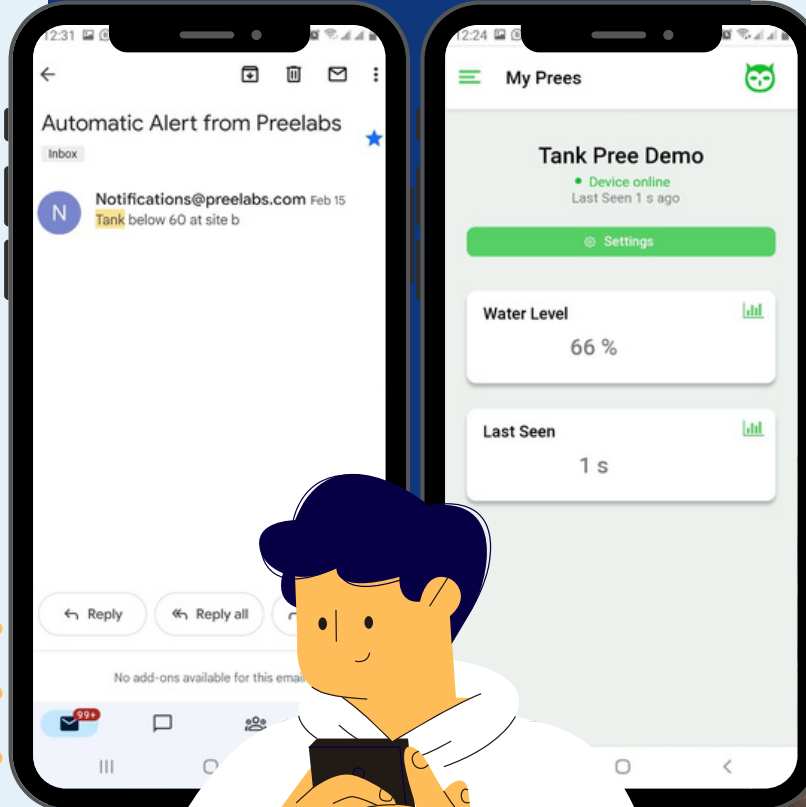

WaterFree

Smart Water Tank Sensor

Never be surprised about an empty tank again!

preelabs LIMITED

Get in Touch

www.preelabs.com/contactus

Save Water
Peace of mind

Order Today!

Automated Alerts

Real-Time Monitoring

- Adhesive nodes on the outside of tank
- No drilling necessary
- No contact with water
- No moving parts

Easy

Installation

No More Surprises

know what level your water tank is from anywhere in the world

If water shuts off, you will know in real time!

Never get caught off-guard again!