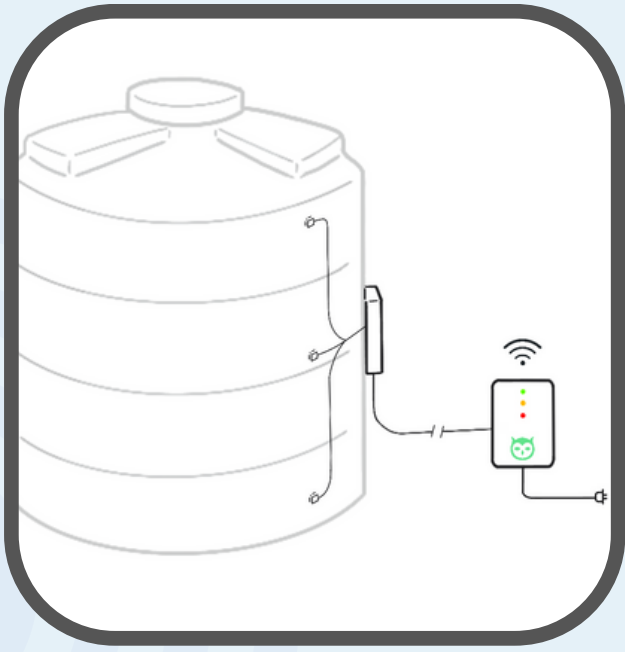

WaterFree

Smart Water Tank Sensor

Never be surprised about an empty tank again!

preelabs LIMITED

Get in Touch

www.preelabs.com/contactus

Save Water
Peace of mind

Order Today!

Automated Alerts

Real-Time Monitoring

- Adhesive nodes on the outside of tank
- No drilling necessary
- No contact with water
- No moving parts

Easy

Installation

No More Surprises

know what level your water tank is from anywhere in the world

If water shuts off, you will know in real time!

Never get caught off-guard again!