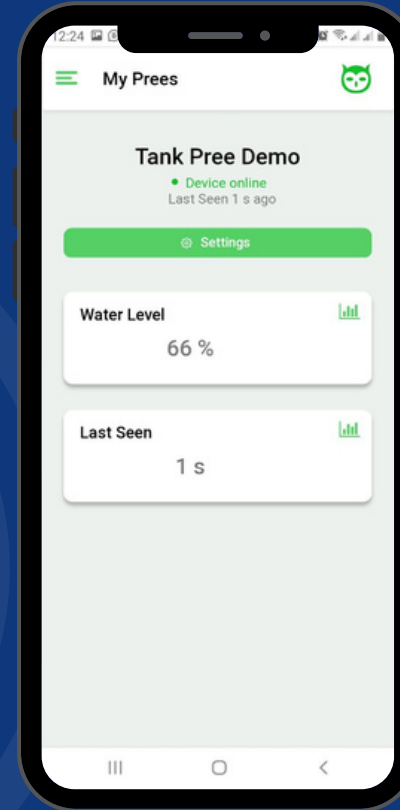

WaterFree

Smart Water Tank Sensor

Never be surprised about an empty tank again!

preelabs LIMITED

Get in Touch

www.preelabs.com/contactus

Save Water
Peace of mind

Order Today!

Automated Alerts

Real-Time Monitoring

- Adhesive nodes on the outside of tank
- No drilling necessary
- No contact with water
- No moving parts

Easy

Installation

No More Surprises

know what level your water tank is from anywhere in the world

If water shuts off, you will know in real time!

Never get caught off-guard again!