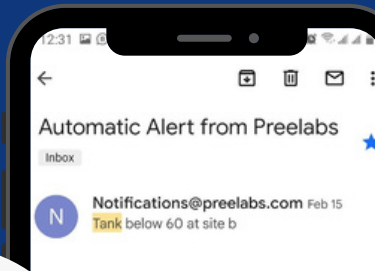

WaterFree

Smart Water Tank Sensor

Never be surprised about an empty tank again!

preelabs LIMITED

Get in Touch

www.preelabs.com/contactus

Save Water
Peace of mind

Order Today!

Automated Alerts

Real-Time Monitoring

- Adhesive nodes on the outside of tank
- No drilling necessary
- No contact with water
- No moving parts

Easy

Installation

No More Surprises

know what level your water tank is from anywhere in the world

If water shuts off, you will know in real time!

Never get caught off-guard again!